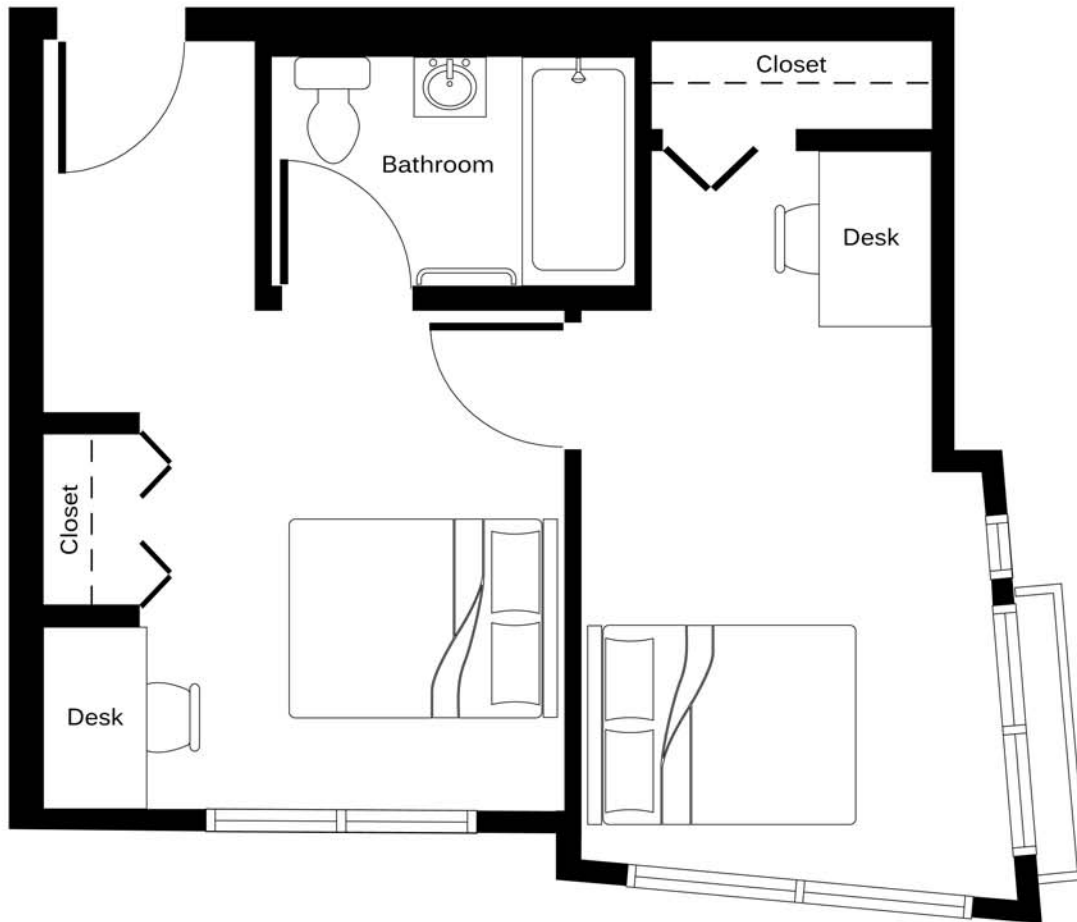

STYLE B 425 Square Feet

FEATURES

- Clean, modern design
- Spacious bathroom with full bathtub
- Refrigerator and microwave included
- Built-in desk
- Great for you and a friend

NOTES
